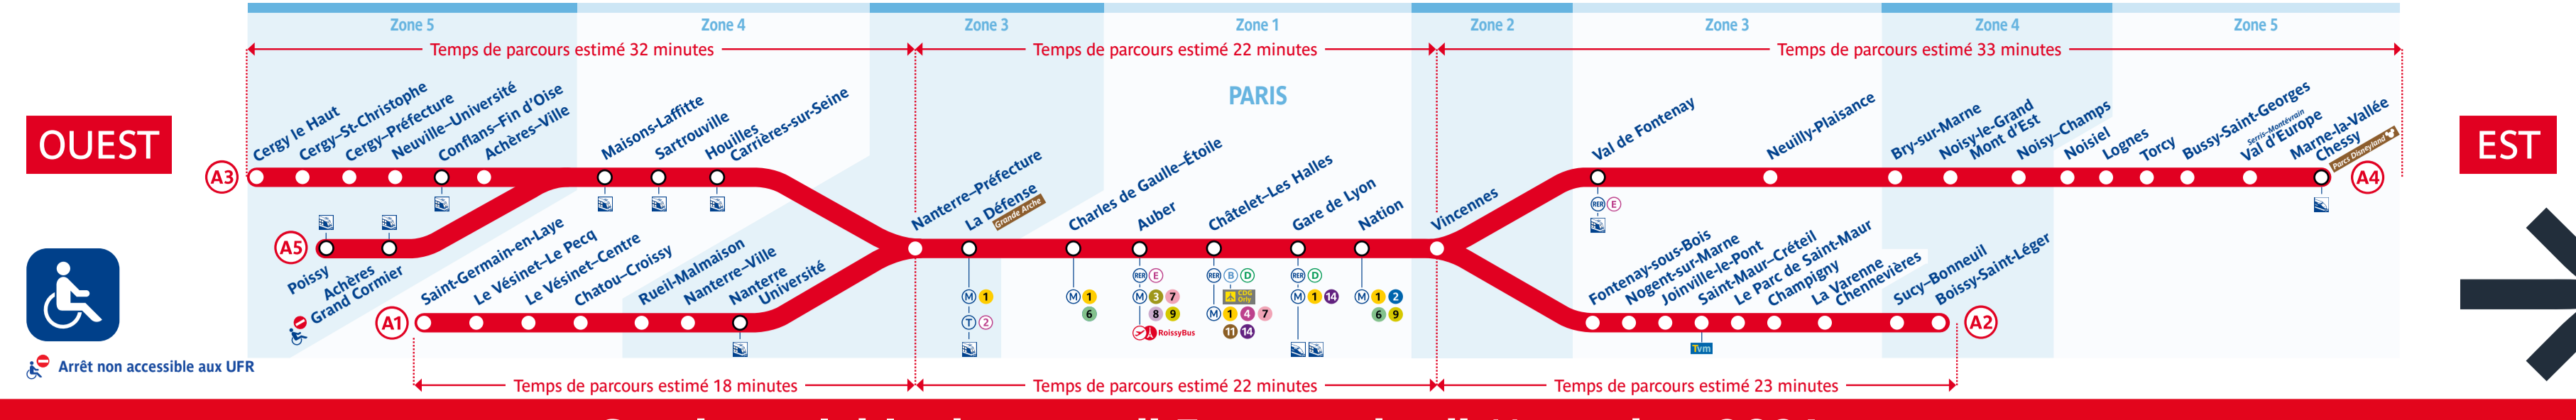

Retrouvez les horaires en scannant ce QR Code

Service valable du samedi 5 au vendredi 11 octobre 2024

Du lundi au vendredi

Samedi, dimanche et jours fériés

Table of train schedules for weekdays (Du lundi au vendredi). Columns include station names and arrival/departure times.

Table of train schedules for weekends and public holidays (Samedi, dimanche et jours fériés). Columns include station names and arrival/departure times.

Table of train schedules for weekdays (Du lundi au vendredi). Columns include station names and arrival/departure times.

Table of train schedules for weekends and public holidays (Samedi, dimanche et jours fériés). Columns include station names and arrival/departure times.