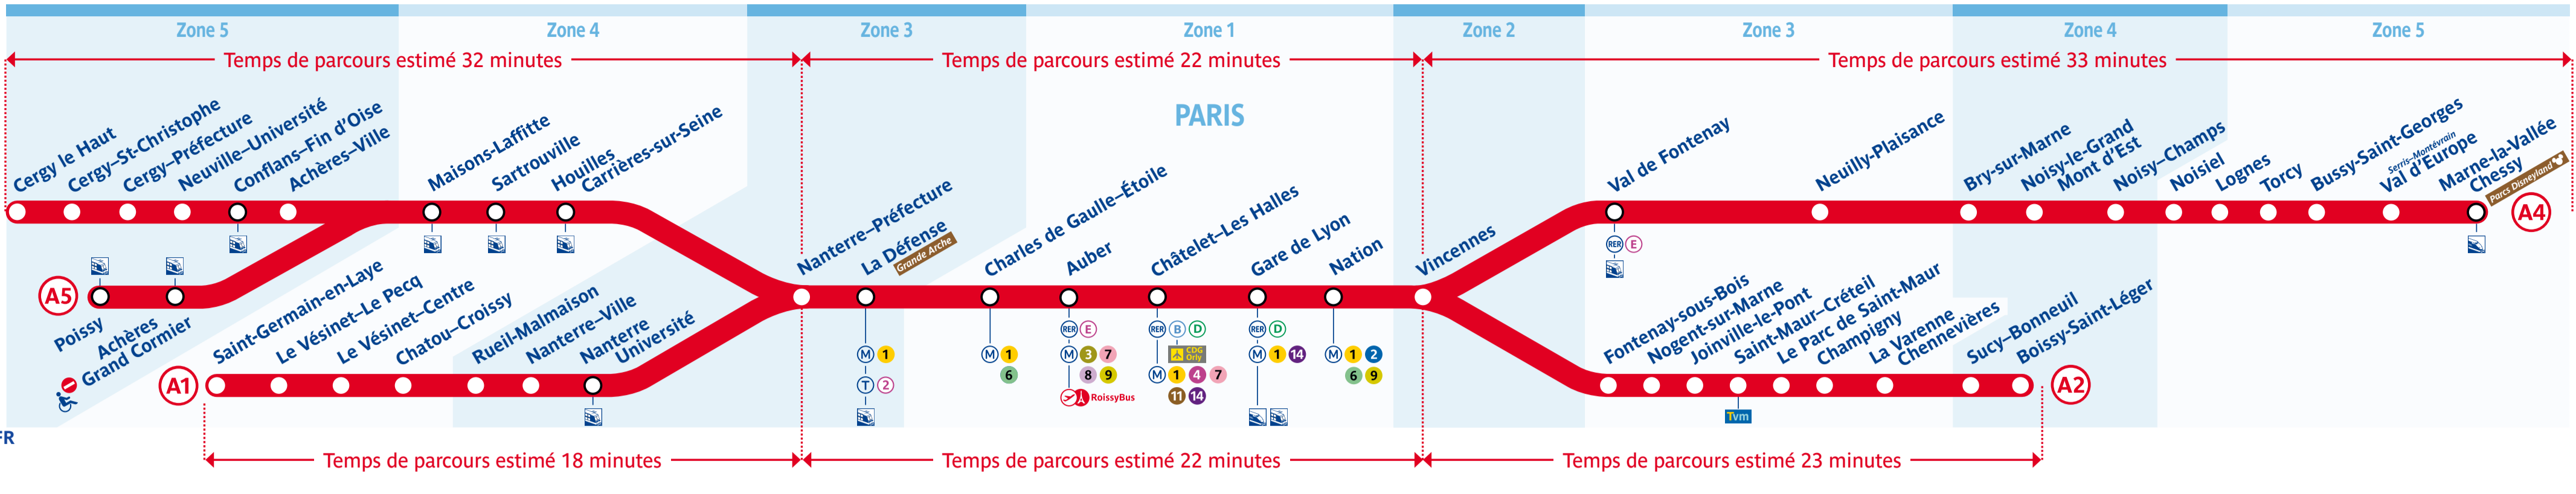

Horaires

Timetable 时间表
Zugfahrpläne جدول الأوقات

Boissy-St-Léger • Marne-la-Vallée-Chessy

Info trafic

Retrouvez les horaires en scannant ce QR Code

QUEST

EST

Arrêt non accessible au UFR

Le dimanche 22 septembre 2024

Table with columns for station names and rows for departure times. Includes stations like Paris, Nanterre-Préfecture, and Boissy-St-Léger.

Table with columns for station names and rows for arrival times. Includes stations like Paris, Nanterre-Préfecture, and Boissy-St-Léger.

Table with columns for station names and rows for departure times. Includes stations like Paris, Nanterre-Préfecture, and Boissy-St-Léger.