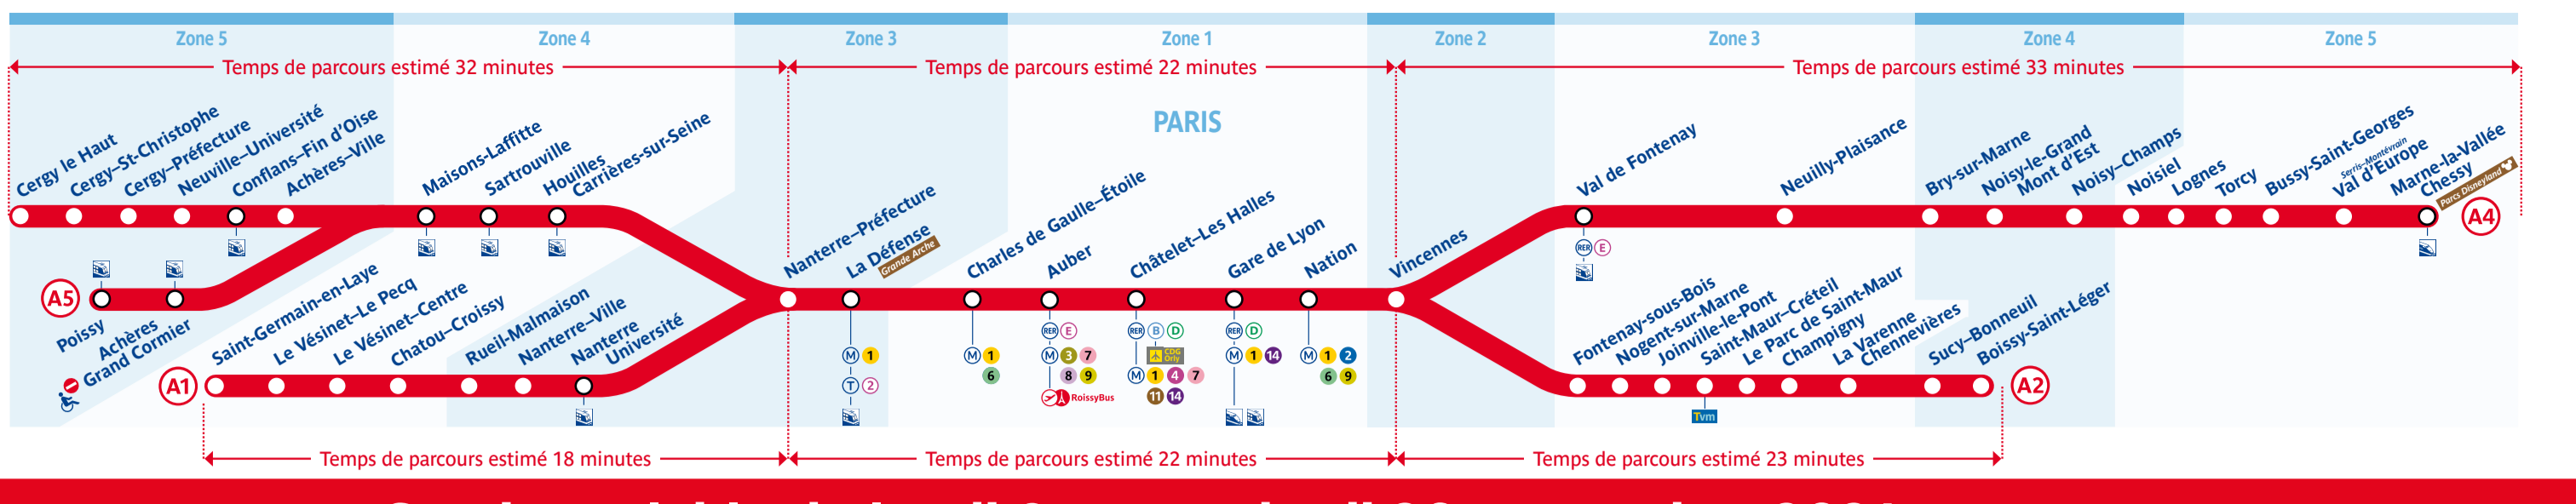

Retrouvez les horaires en scannant ce QR Code

Service valable du lundi 9 au vendredi 20 septembre 2024 Du lundi au vendredi Samedi, dimanche et jours fériés

Table of train schedules for Monday to Friday, listing stations from Poissy to Mantes-la-Jolie and departure times.

Table of train schedules for Saturday, Sunday, and public holidays, listing stations from Poissy to Mantes-la-Jolie and departure times.

Table of train schedules for Monday to Friday, listing stations from Poissy to Mantes-la-Jolie and departure times.

Table of train schedules for Saturday, Sunday, and public holidays, listing stations from Poissy to Mantes-la-Jolie and departure times.