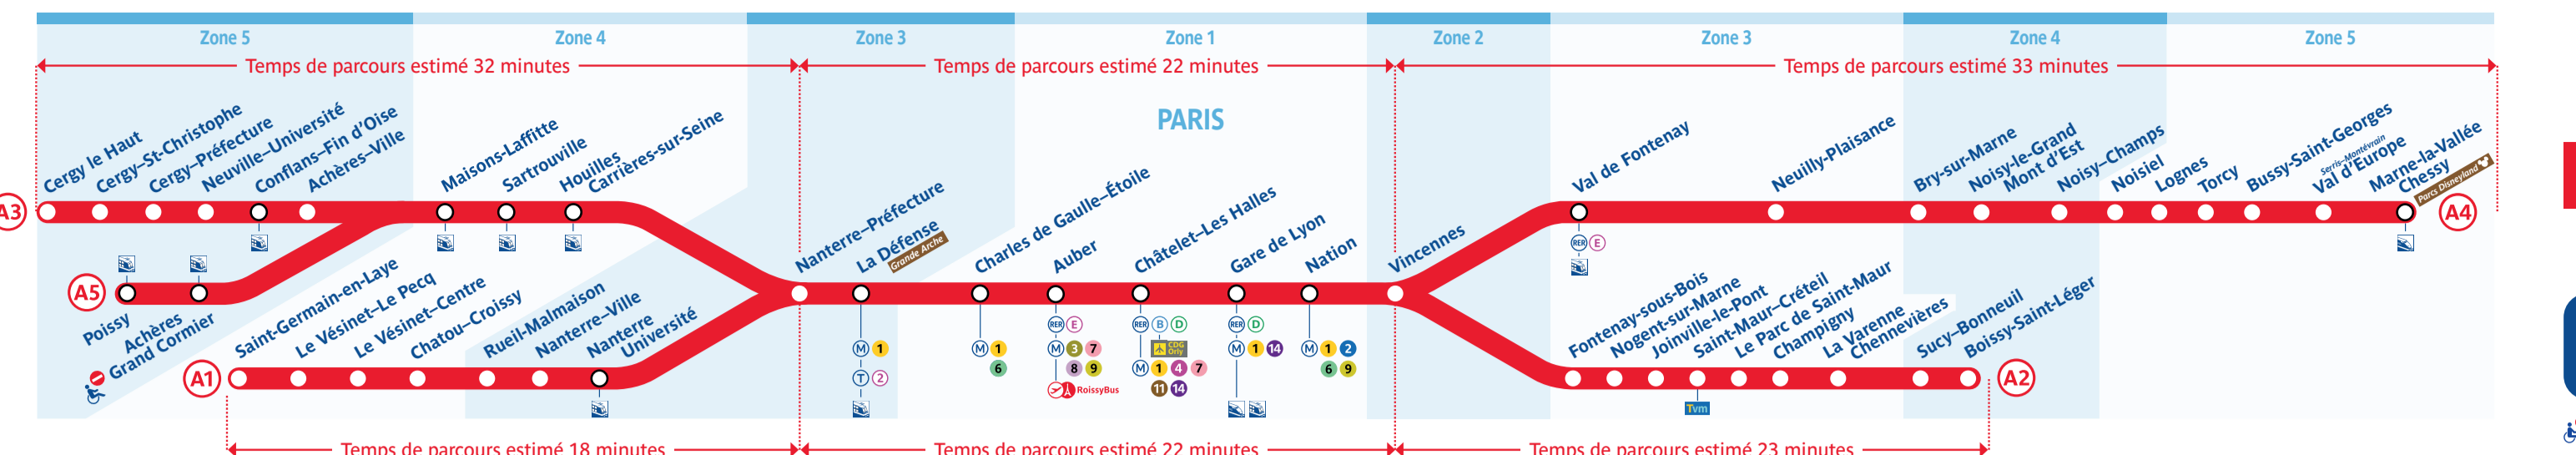

Retrouvez les horaires en scannant ce QR Code

Service valable du lundi 12 au dimanche 25 août 2024

Du lundi 12 au mercredi 14 août et du lundi 19 au vendredi 23 août

Du jeudi 15 au dimanche 18 août et du samedi 24 au dimanche 25 août

Table of train schedules for the period from Monday 12 to Friday 23 August 2024, showing departure and arrival times for various stations.

Table of train schedules for the period from Thursday 15 to Sunday 18 August and Saturday 24 to Sunday 25 August 2024, showing departure and arrival times for various stations.

Table of train schedules for the period from Monday 19 to Friday 23 August 2024, showing departure and arrival times for various stations.

Table of train schedules for the period from Thursday 15 to Sunday 18 August and Saturday 24 to Sunday 25 August 2024, showing departure and arrival times for various stations.

Table of train schedules for the period from Monday 19 to Friday 23 August 2024, showing departure and arrival times for various stations.

Table of train schedules for the period from Thursday 15 to Sunday 18 August and Saturday 24 to Sunday 25 August 2024, showing departure and arrival times for various stations.

Table of train schedules for the period from Monday 19 to Friday 23 August 2024, showing departure and arrival times for various stations.

Table of train schedules for the period from Thursday 15 to Sunday 18 August and Saturday 24 to Sunday 25 August 2024, showing departure and arrival times for various stations.