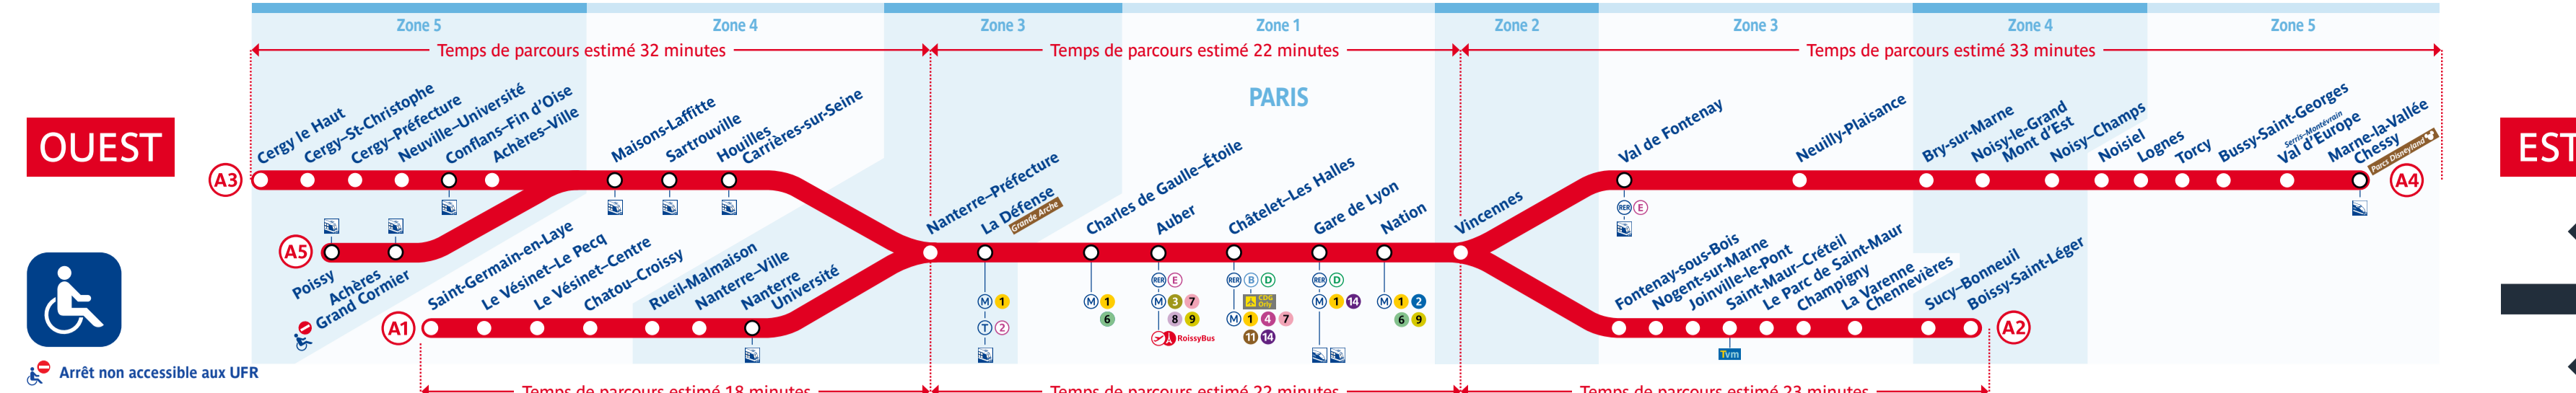

Retrouvez les horaires en scannant ce QR Code

Service valable du dimanche 14 au mardi 23 juillet 2024

Du lundi au vendredi

Samedi, dimanche et jours fériés

Table of train departure and arrival times for weekdays (Monday to Friday) from Boissy-St-Léger to Paris and back.

Table of train departure and arrival times for weekends and public holidays (Saturday, Sunday, and public holidays) from Boissy-St-Léger to Paris and back.

Table of train departure and arrival times for weekdays (Monday to Friday) from Paris to Boissy-St-Léger and Marne-la-Vallée-Chessy.

Table of train departure and arrival times for weekends and public holidays (Saturday, Sunday, and public holidays) from Paris to Boissy-St-Léger and Marne-la-Vallée-Chessy.

Table of train departure and arrival times for weekdays (Monday to Friday) from Boissy-St-Léger to Paris and back, including specific service details.