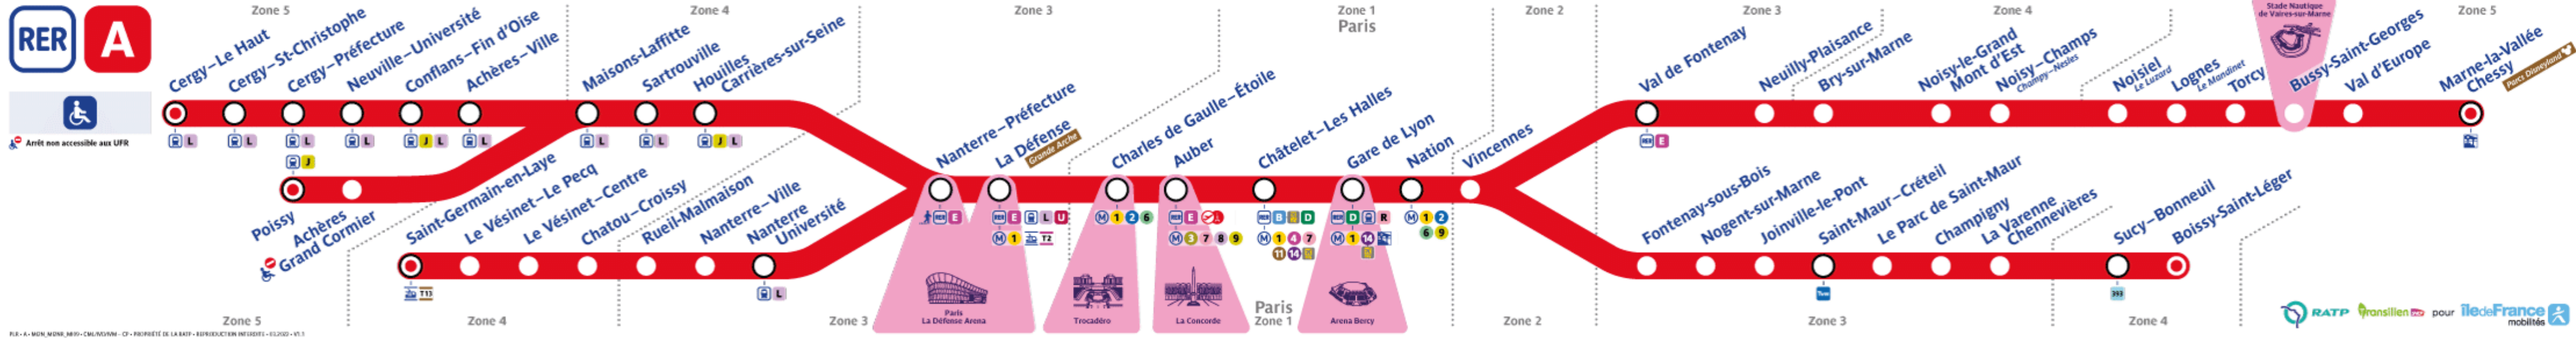

Retrouvez les horaires en scannant ce QR Code

Service valable du samedi 27 juillet au dimanche 11 août 2024

Du lundi au vendredi

Samedi, dimanche et jours fériés

Table of train schedules for Monday to Friday, showing departure times for various stations including Paris, Nanterre, and Boissy-St-Léger.

Table of train schedules for Saturday, Sunday, and public holidays, showing departure times for various stations including Paris, Nanterre, and Boissy-St-Léger.

Table of train schedules for Monday to Friday, showing arrival times for various stations including Paris, Nanterre, and Boissy-St-Léger.

Table of train schedules for Saturday, Sunday, and public holidays, showing arrival times for various stations including Paris, Nanterre, and Boissy-St-Léger.

Table of train schedules for Monday to Friday, showing departure times for various stations including Paris, Nanterre, and Boissy-St-Léger.

Table of train schedules for Saturday, Sunday, and public holidays, showing departure times for various stations including Paris, Nanterre, and Boissy-St-Léger.