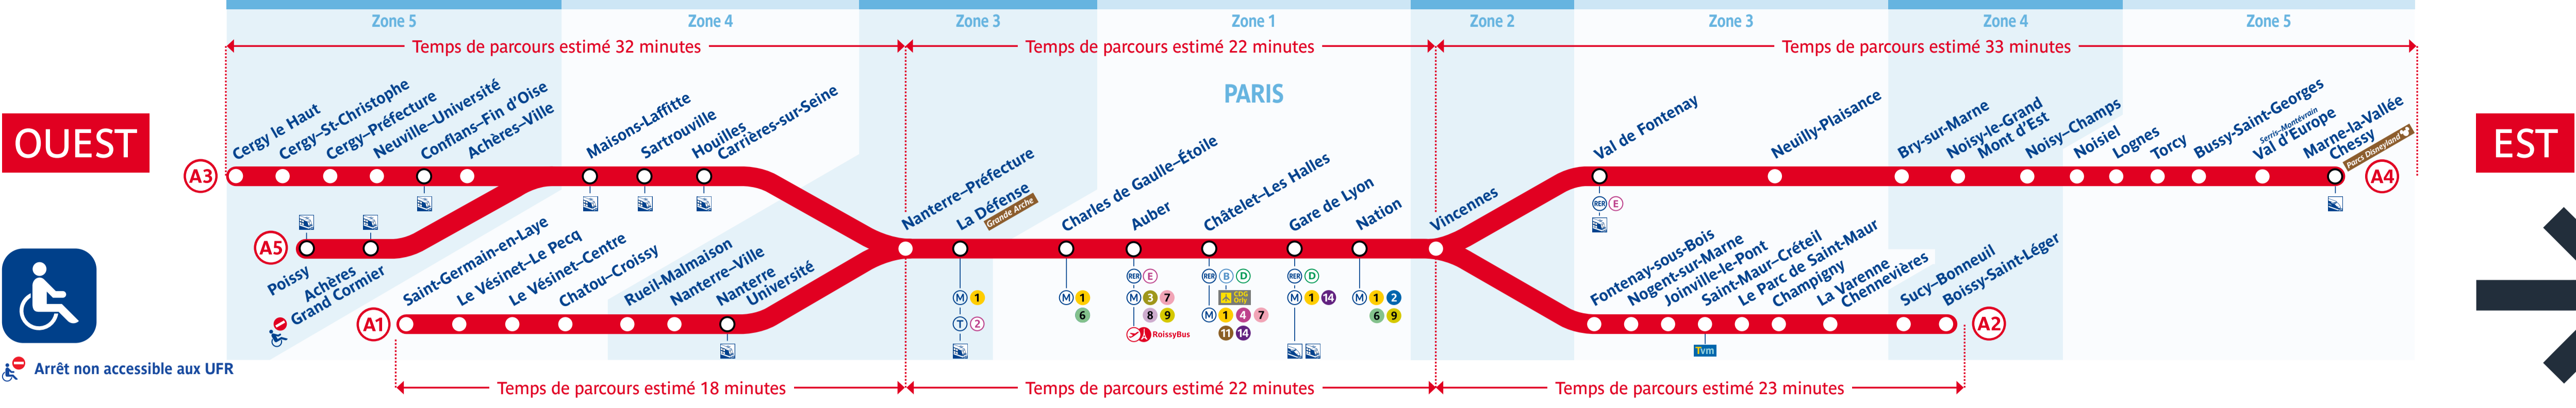

Retrouvez les horaires en scannant ce QR Code

Arrêt non accessible aux UFR

Le samedi 15 juin 2024

Table of departure times from 05:00 to 00:00 for various stations including Paris, Aéroports, Fontaine-Vaucluse, and others.

Table of arrival times from 00:00 to 12:27 for various stations including Paris, Aéroports, Fontaine-Vaucluse, and others.

Table of departure times from 13:00 to 20:00 for various stations including Paris, Aéroports, Fontaine-Vaucluse, and others.