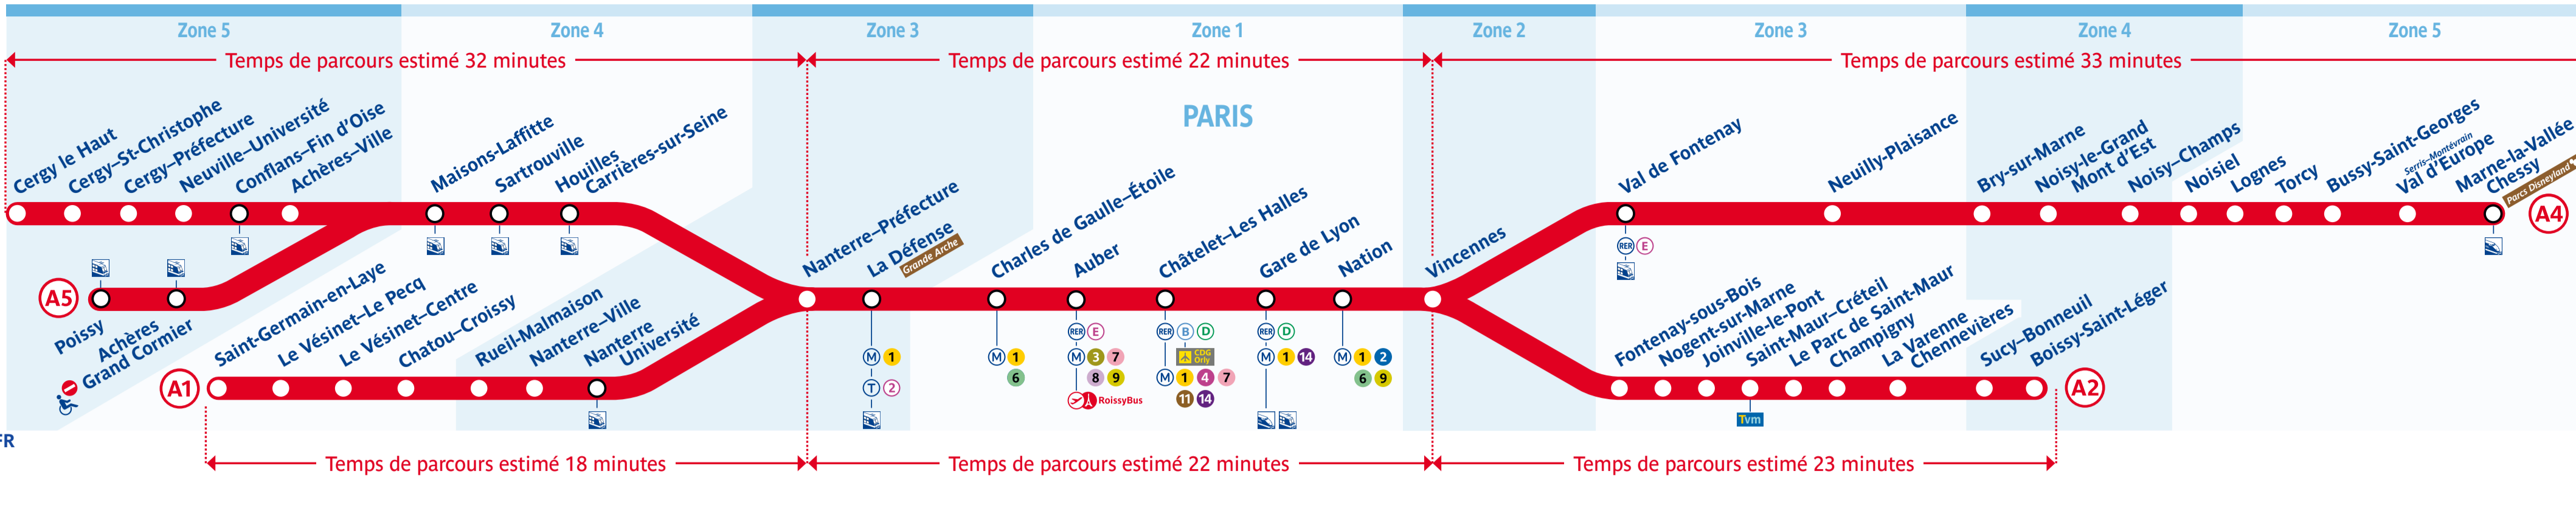

Retrouvez les horaires en scannant ce QR Code

Les lundi 13 et mardi 14 mai 2024

Table with 4 columns: Direction (Ouest, Paris, Est), Station, Date (13/05, 14/05), and Time.

Table with 4 columns: Direction (Ouest, Paris, Est), Station, Date (13/05, 14/05), and Time.

Table with 4 columns: Direction (Ouest, Paris, Est), Station, Date (13/05, 14/05), and Time.

Table with 4 columns: Direction (Ouest, Paris, Est), Station, Date (13/05, 14/05), and Time.