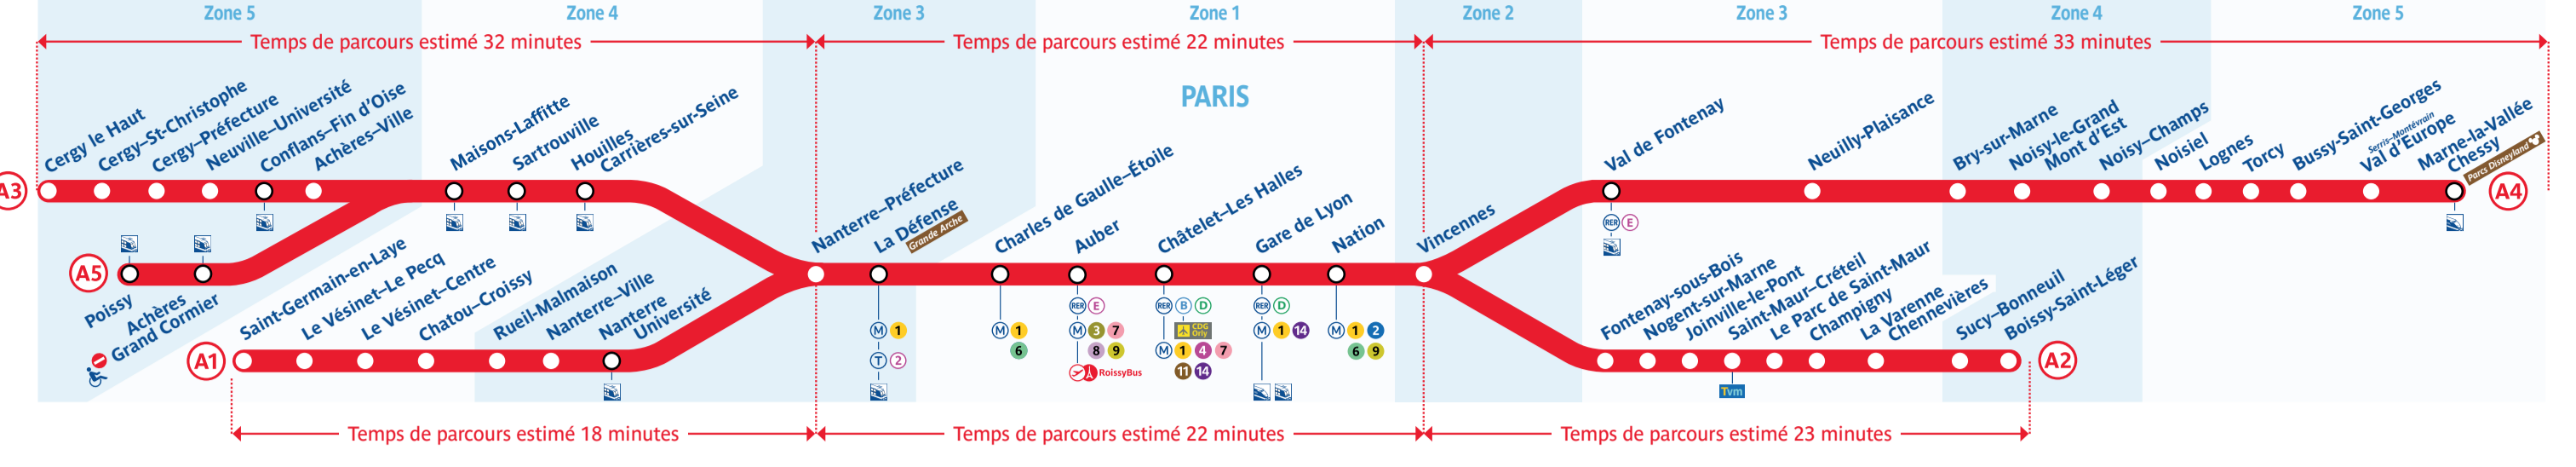

Retrouvez les horaires en scannant ce QR Code

Du lundi 15 au vendredi 19 avril, tous les soirs à partir de 22h00, le trafic est interrompu entre Nanterre-Préfecture et Cergy-Le Haut • Poissy. Bus de remplacement. Plus d'informations dans la rubrique Travaux de votre blog.

Service valable du samedi 13 au vendredi 19 avril 2024

Du lundi au vendredi

Samedi, dimanche et jours fériés

Table of train departure and arrival times for the RER A line from Monday to Friday. Columns include station names and time in minutes.

Table of train departure and arrival times for the RER A line on Saturdays, Sundays, and public holidays. Columns include station names and time in minutes.

Table of train departure and arrival times for the RER A line on Saturdays, Sundays, and public holidays (continued).

Table of train departure and arrival times for the RER A line on Saturdays, Sundays, and public holidays (continued).