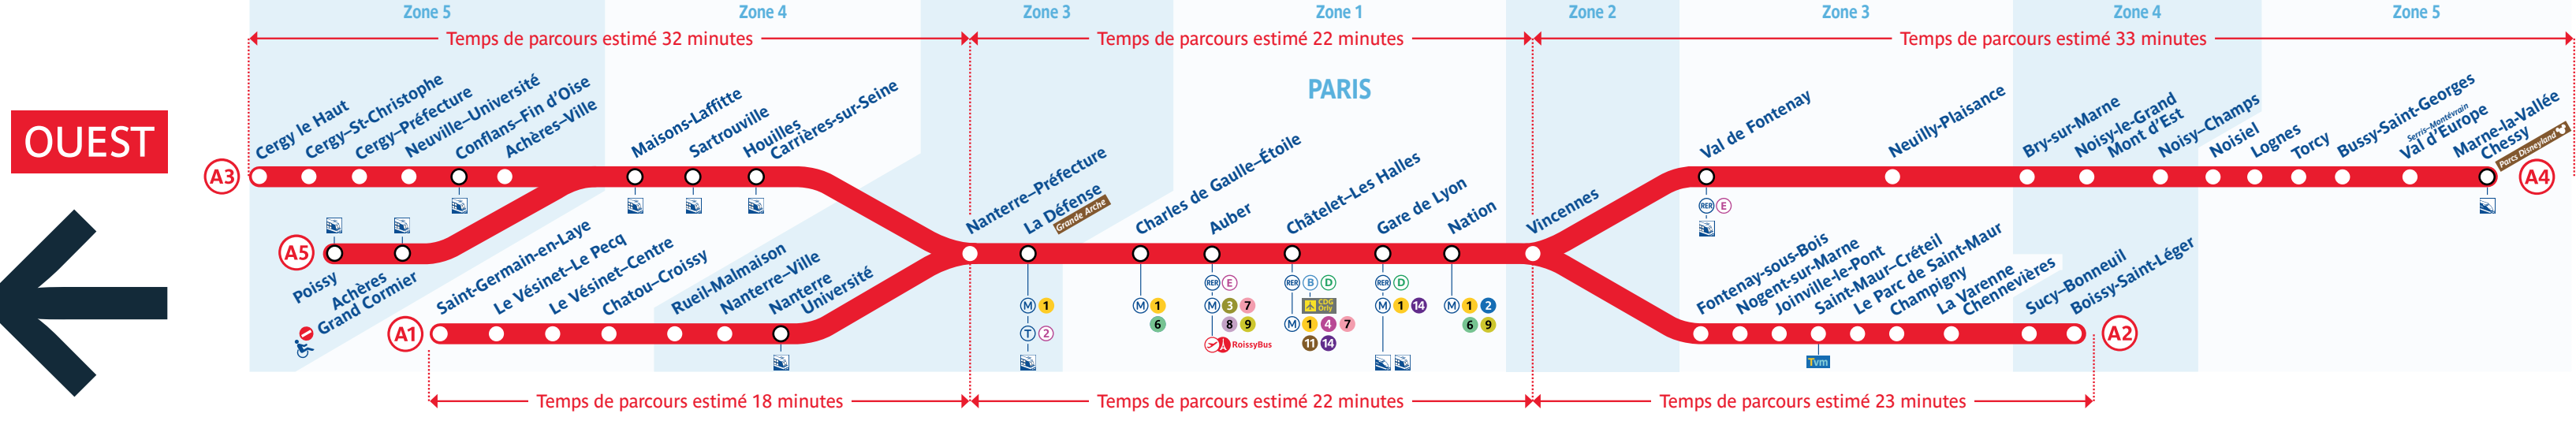

# Horaires | Timetable | 时间表 | جدول الأوقات

Retrouvez les horaires en scannant ce QR Code

Du lundi 20 au vendredi 24 novembre, tous les soirs à partir de 22h15, le trafic est interrompu entre Cergy-Le Haut et Maisons-Laffitte. Plus de détails dans la rubrique Travaux de votre blog.

## Samedi, dimanche et jours fériés

Table of train schedules for weekdays. Columns include destination (e.g., Mantes-la-Jolie, Evry-Courcouronnes, Nanterre), departure times, and arrival times. Includes a 'Départ' column on the left.

Table of train schedules for weekends and public holidays. Columns include destination (e.g., Mantes-la-Jolie, Evry-Courcouronnes, Nanterre), departure times, and arrival times. Includes a 'Départ' column on the left.

Table of train schedules for weekdays. Columns include destination (e.g., Mantes-la-Jolie, Evry-Courcouronnes, Nanterre), departure times, and arrival times. Includes a 'Départ' column on the left.

Table of train schedules for weekends and public holidays. Columns include destination (e.g., Mantes-la-Jolie, Evry-Courcouronnes, Nanterre), departure times, and arrival times. Includes a 'Départ' column on the left.