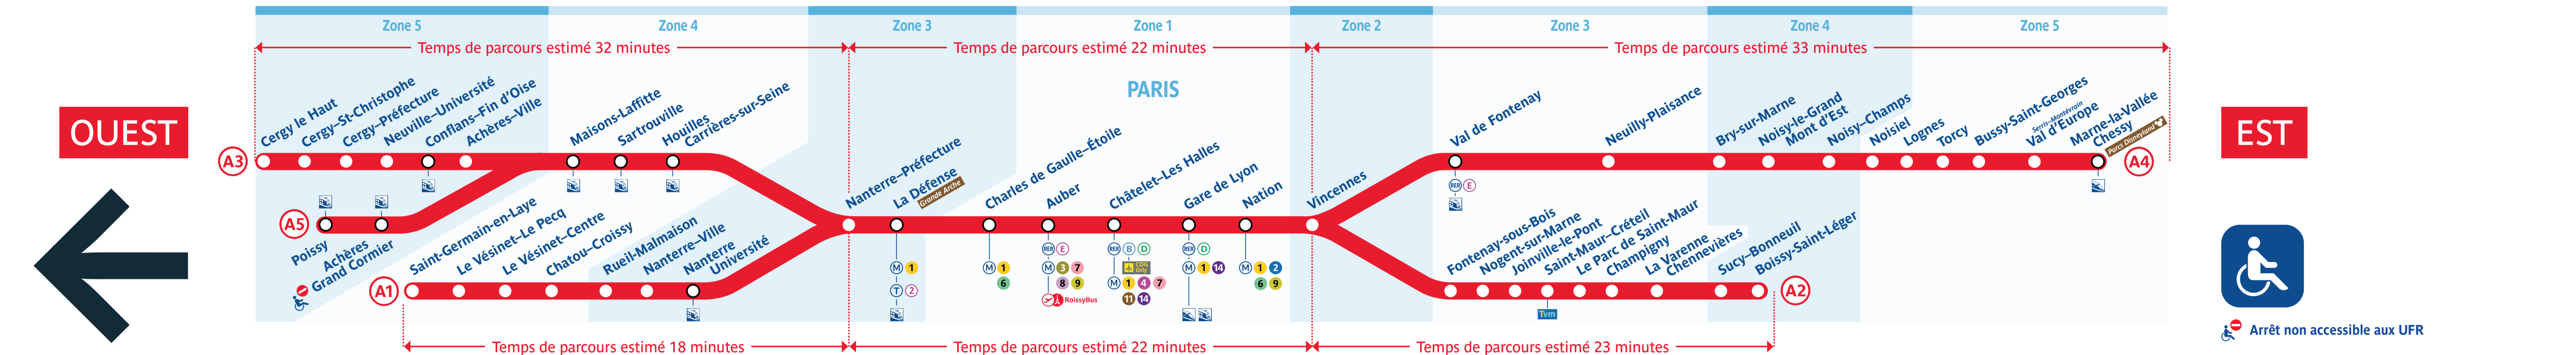

Retrouvez les horaires en scannant ce QR Code

Du lundi 2 au vendredi 6 octobre 2023, tous les soirs à partir de 22h00, le trafic est interrompu entre Nanterre-Préfecture et Cergy-Le Haut • Poissy. Plus de détails dans la rubrique Travaux de votre blog.

Horaires des lundi 2, mardi 3, mercredi 4 et vendredi 6 octobre 2023

Table of train schedules for Monday 2, Tuesday 3, Wednesday 4, and Friday 6 October 2023. Columns include line, direction, and departure times for various stations.

Table of train schedules for Monday 2, Tuesday 3, Wednesday 4, and Friday 6 October 2023. Columns include line, direction, and departure times for various stations.

Table of train schedules for Monday 2, Tuesday 3, Wednesday 4, and Friday 6 October 2023. Columns include line, direction, and departure times for various stations.