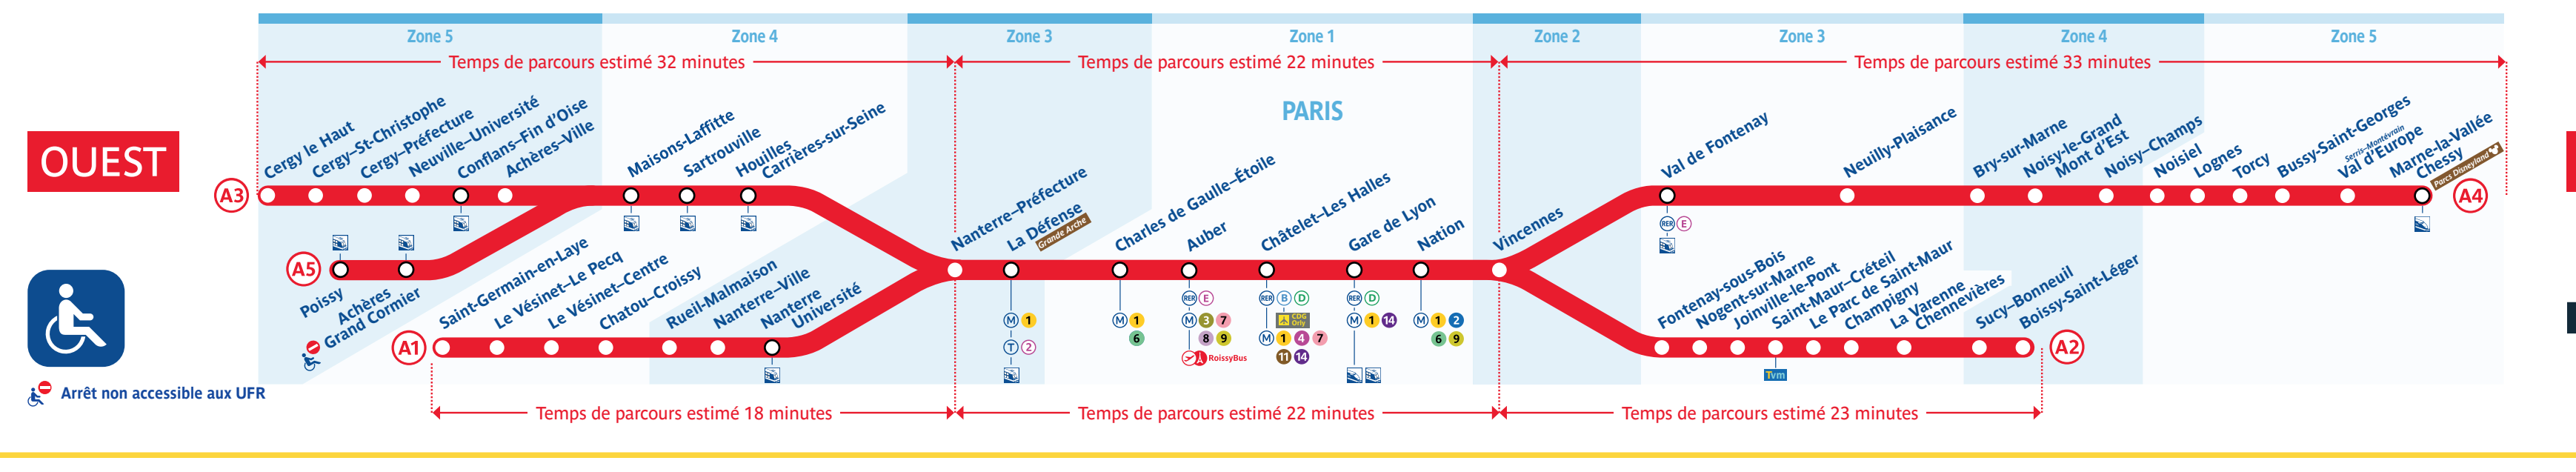

Retrouvez les horaires en scannant ce QR Code

Le vendredi 1^{er} septembre :
- entre 11h00 et 13h30, certains trains de la branche Cergy-Le Haut sont rendus origine/terminus Maisons-Laffitte.
- à partir de 22h00, le trafic est interrompu entre Nanterre-Préfecture et Cergy-Le Haut • Poissy.

Table of train schedules for Saturday, September 2nd, 2023. Columns include station names and arrival/departure times. Key stations include Paris, Boissy-St-Léger, Marne-la-Vallée-Chessy, and various intermediate stops.

Table of train schedules for Sunday, September 3rd, 2023. Columns include station names and arrival/departure times. Key stations include Paris, Boissy-St-Léger, Marne-la-Vallée-Chessy, and various intermediate stops.

Table of train schedules for Monday, September 4th, 2023. Columns include station names and arrival/departure times. Key stations include Paris, Boissy-St-Léger, Marne-la-Vallée-Chessy, and various intermediate stops.