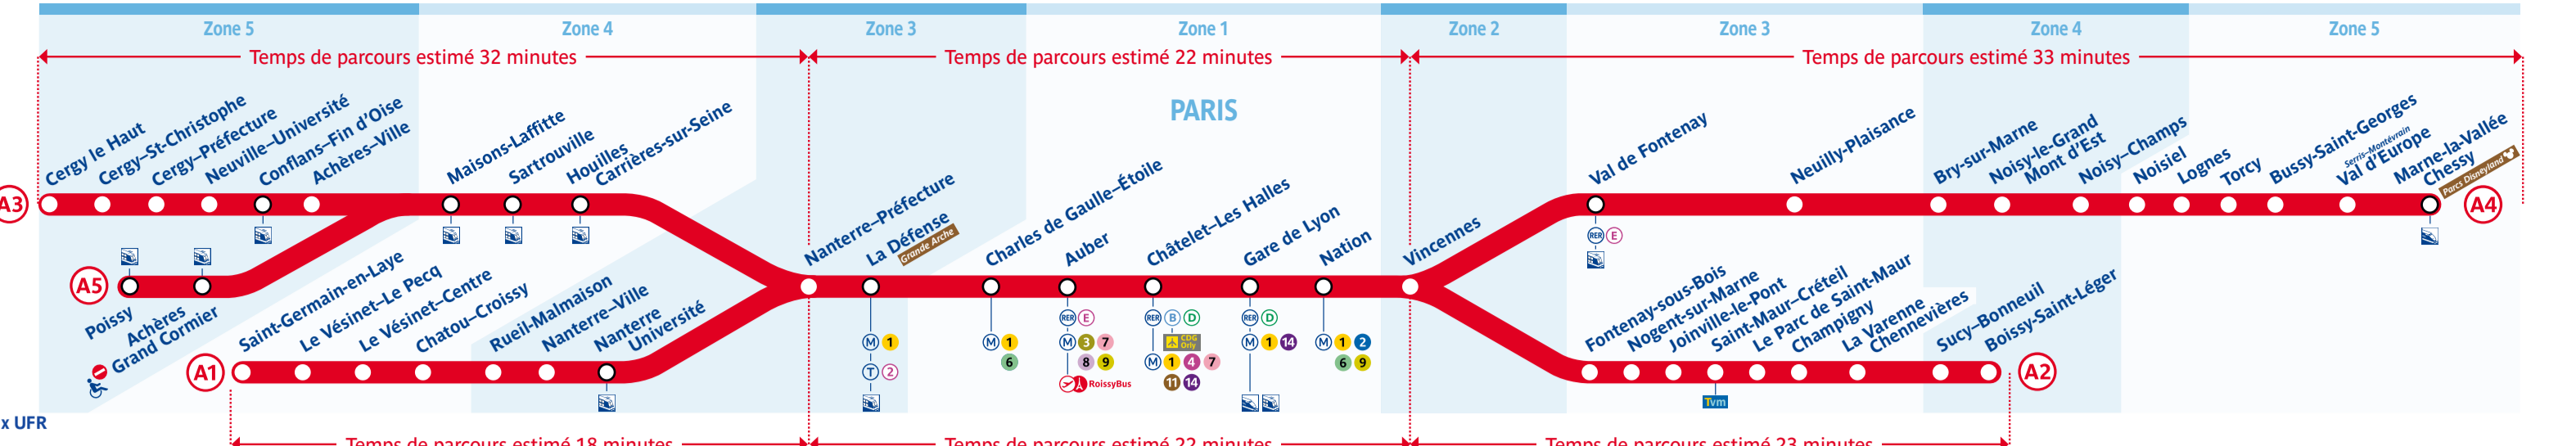

Retrouvez les horaires en scannant ce QR Code

Service valable du dimanche 3 au dimanche 24 septembre 2023

Du lundi au vendredi

Samedi, dimanche et jours fériés

Table of train schedules for weekdays (Monday to Friday). Columns include station names and arrival/departure times.

Table of train schedules for weekends and public holidays (Saturday, Sunday, and public holidays). Columns include station names and arrival/departure times.

Table of train schedules for the 2023-2024 school year. Columns include station names and arrival/departure times.

Table of train schedules for the 2024-2025 school year. Columns include station names and arrival/departure times.