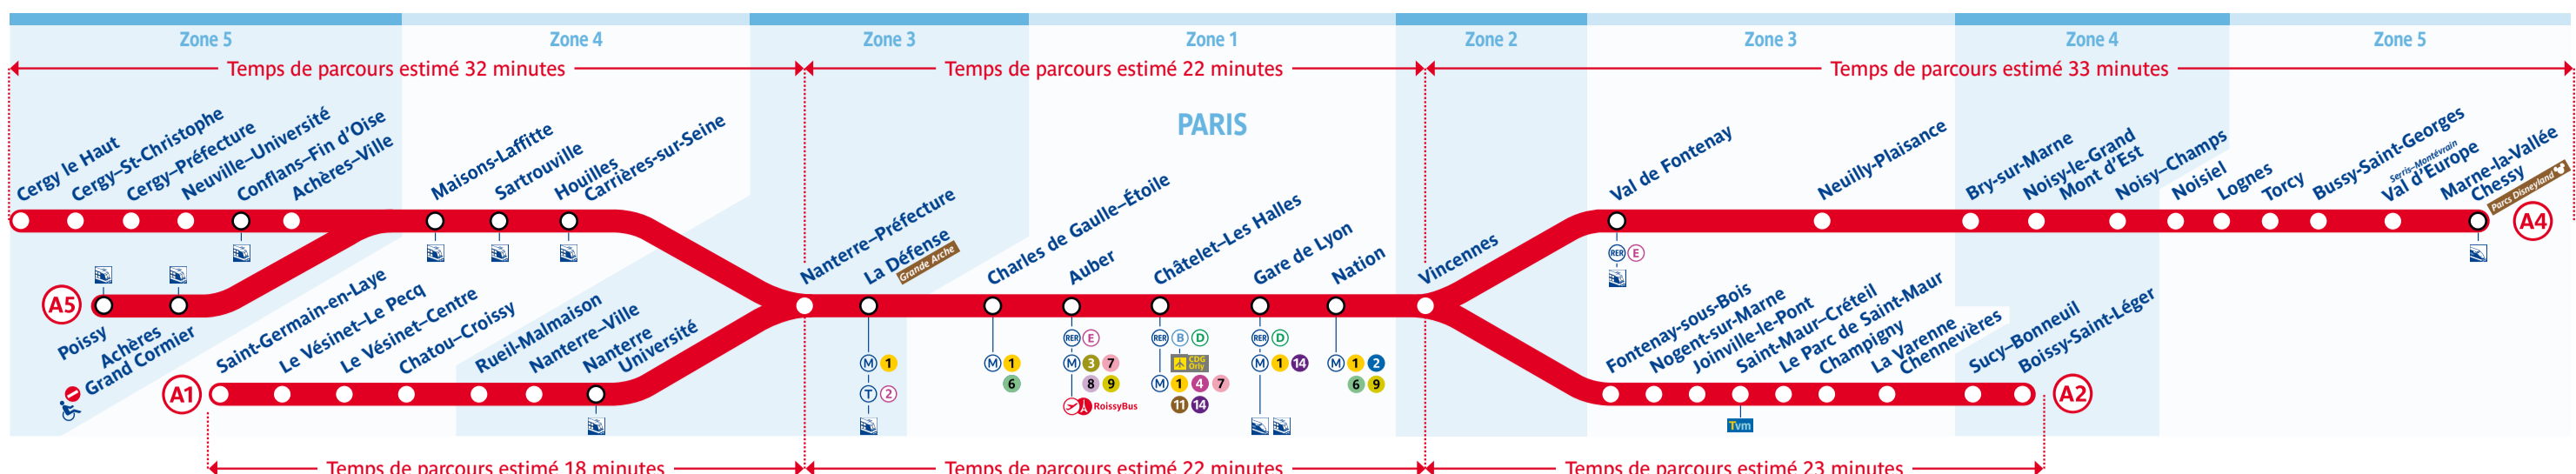

Retrouvez les horaires en scannant ce QR Code

Service valable du mardi 2 au lundi 8 mai 2023

Du lundi au vendredi

Samedi, dimanche et jours fériés

Table of train schedules for Monday to Friday, listing stations from Paris to the ends of the line and departure times.

Table of train schedules for Saturday, Sunday, and public holidays, listing stations and departure times.

Table of train schedules for Monday to Friday, listing stations from Paris to the ends of the line and departure times.

Table of train schedules for Saturday, Sunday, and public holidays, listing stations and departure times.