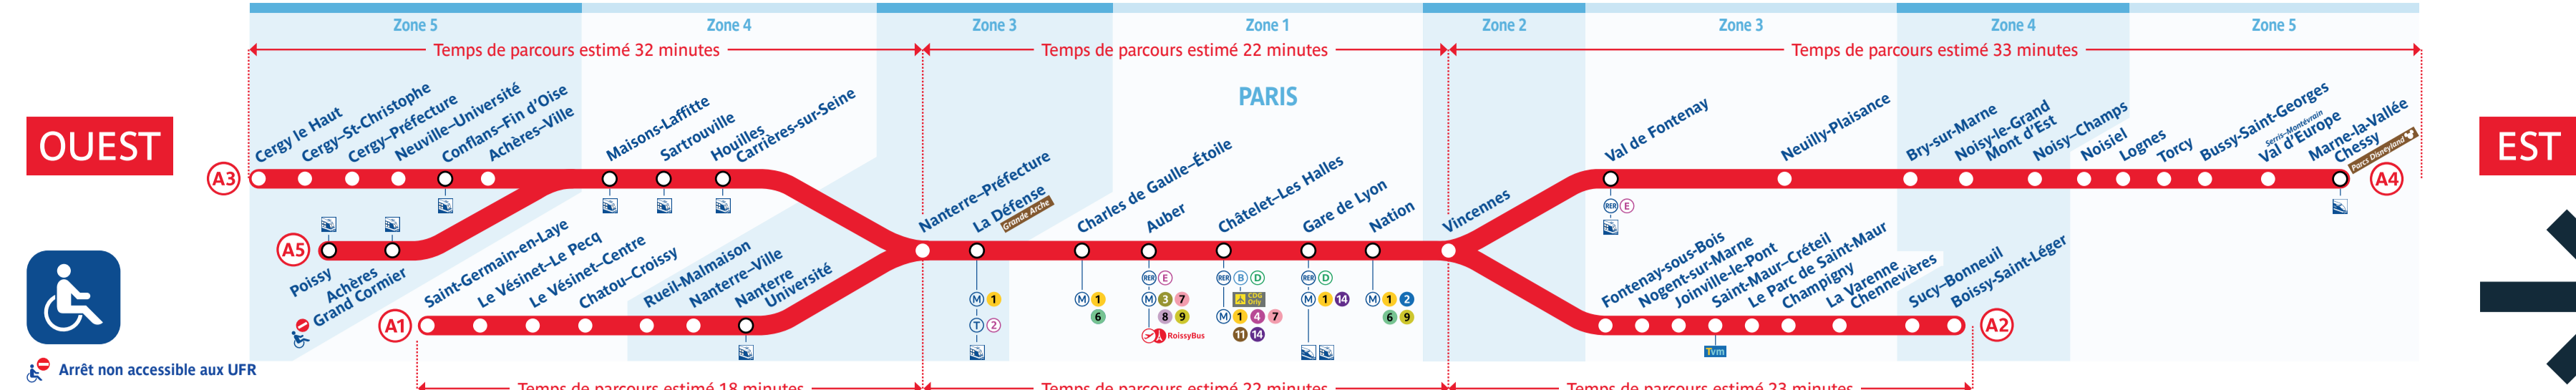

Horaires Timetable 时间表 Zugfahrpläne جدول الاوقات

Boissy-St-Léger • Marne-la-Vallée-Chessy

Retrouvez les horaires en scannant ce QR Code

Horaires du dimanche 25 au vendredi 30 décembre 2022

Du lundi 26 au vendredi 30 décembre

Dimanche 25 décembre

Table with 10 columns (line, direction, station, time) and multiple rows for each station, showing departure and arrival times for various services.

Table with 10 columns (line, direction, station, time) and multiple rows for each station, showing departure and arrival times for various services.

Table with 10 columns (line, direction, station, time) and multiple rows for each station, showing departure and arrival times for various services.