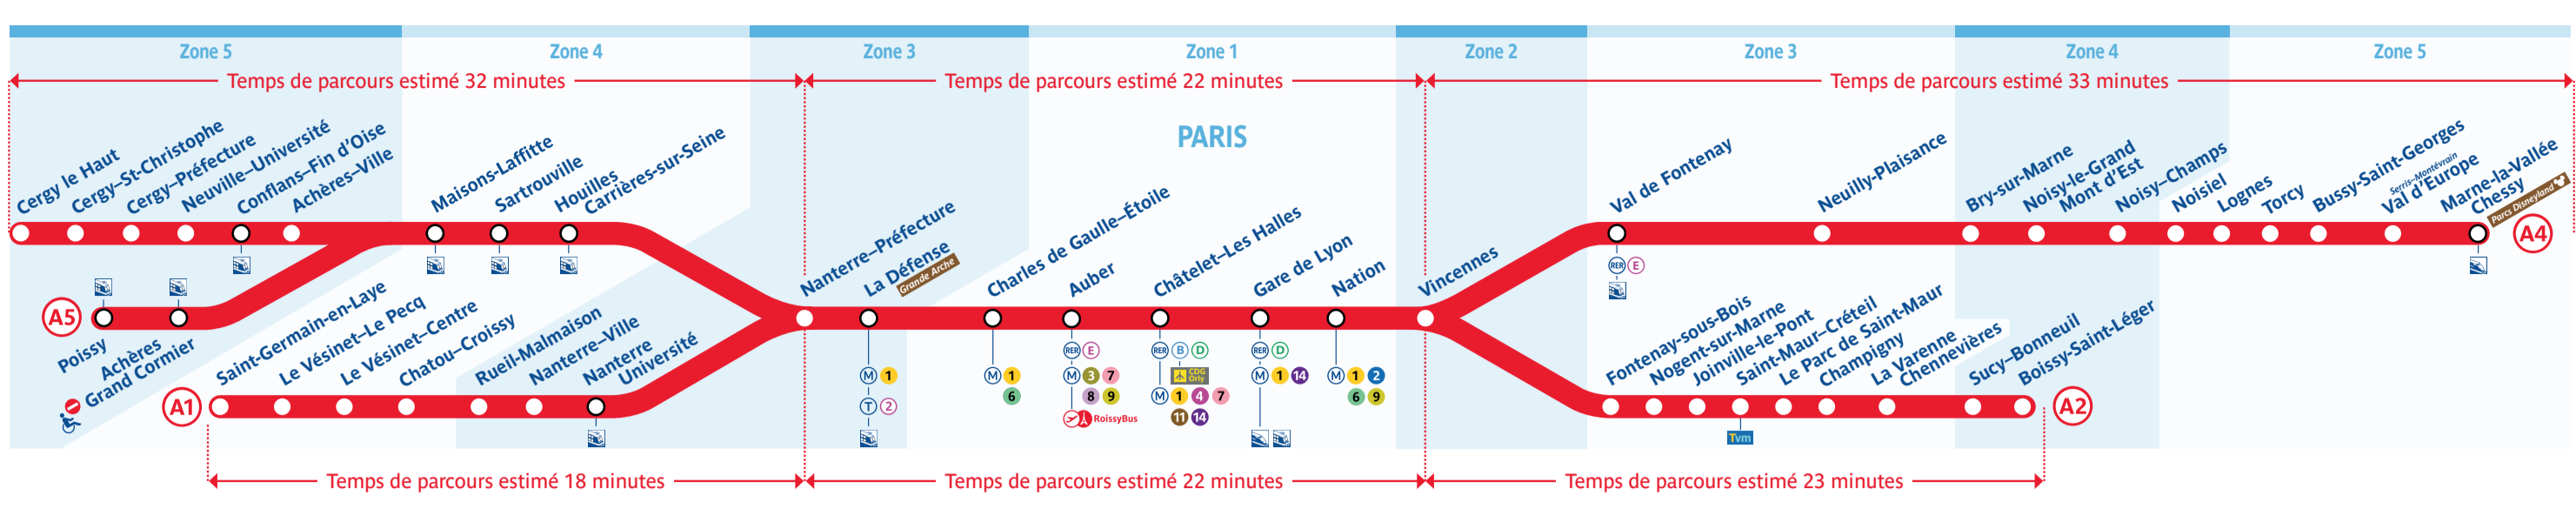

Horaires

Timetable 时间表
Zugfahrpläne جدول الأوقات

St-Germain-en-Laye • Poissy • Cergy - Le Haut

Du mercredi 16 au vendredi 18 novembre inclus, à partir de 22h15, le trafic est interrompu entre Achères-Ville et Maisons-Laffitte (travaux). Une navette ferroviaire est mise en place entre Cergy-Le Haut et Poissy (plus de détails dans la rubrique Travaux de votre blog).

Service valable du mercredi 16 au dimanche 20 novembre 2022

Du mercredi 16 au vendredi 18 novembre

Samedi 19 et dimanche 20 novembre

Table of train schedules for the period from Wednesday 16 to Friday 18 November 2022. It lists departure and arrival times for various stations including Paris, Cergy-Le Haut, Poissy, and Achères-Ville.

Table of train schedules for Saturday 19 and Sunday 20 November 2022. It lists departure and arrival times for various stations including Paris, Cergy-Le Haut, Poissy, and Achères-Ville.

Table of train schedules for the period from Wednesday 16 to Friday 18 November 2022. It lists departure and arrival times for various stations including Paris, Cergy-Le Haut, Poissy, and Achères-Ville.

Table of train schedules for Saturday 19 and Sunday 20 November 2022. It lists departure and arrival times for various stations including Paris, Cergy-Le Haut, Poissy, and Achères-Ville.

Summary table for the RER A service, listing the line name, start and end stations, and the number of trains per hour.