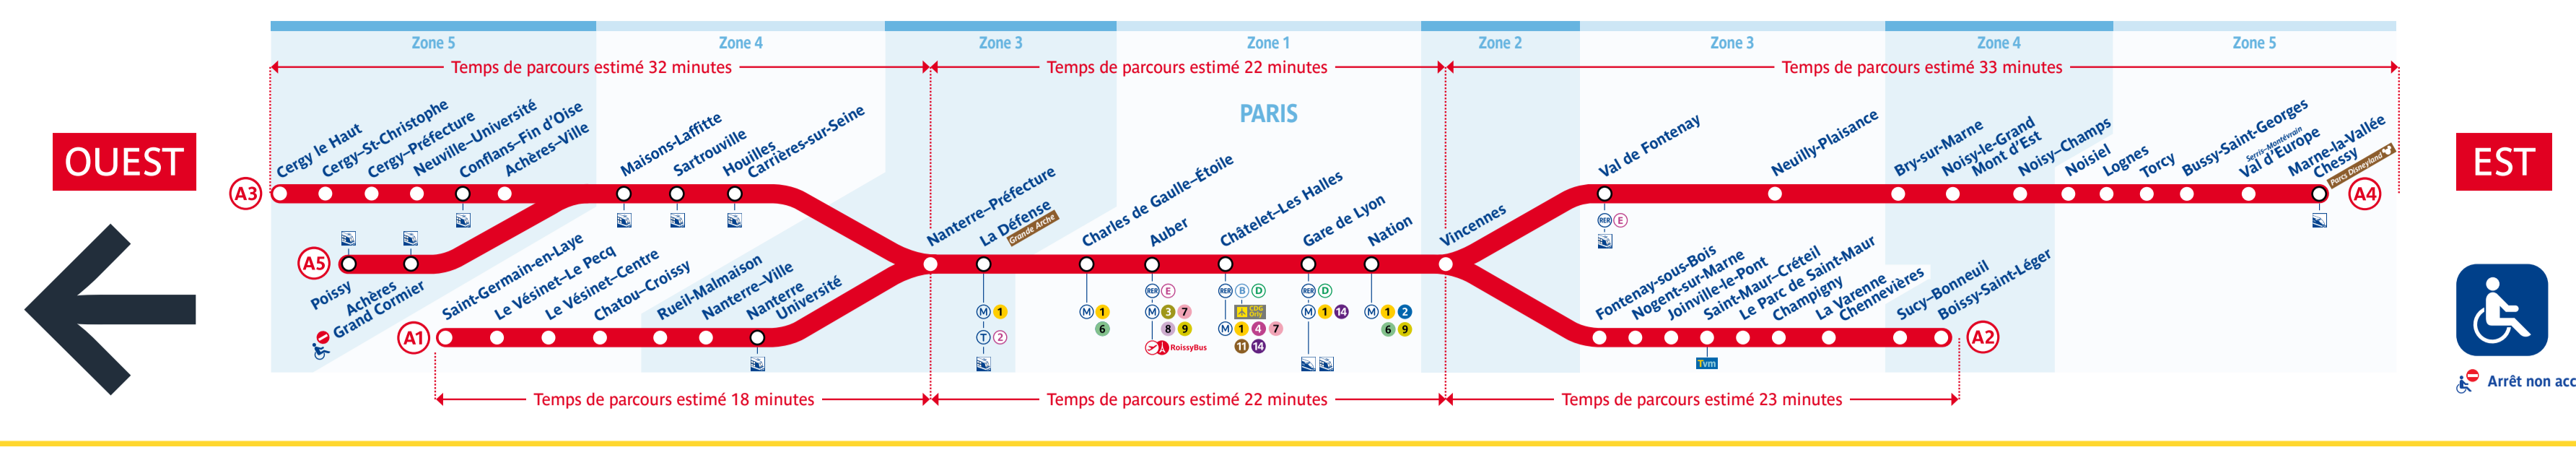

Horaires

Timetable 时间表  
Zugfahrpläne جدول الأوقات

St-Germain-en-Laye • Poissy • Cergy - Le Haut

Du lundi 5 au vendredi 25 septembre, aucun train entre Cergy-Le Haut • Poissy et Nanterre-Préfecture à partir de 22h00. Bus de substitution omnibus et semi-direct (plus de détails dans la rubrique Travaux de votre blog).

Service valable du lundi 5 au dimanche 25 septembre 2022

Du lundi au vendredi

Samedi, dimanche et jours fériés

Large table of train schedules for weekdays, organized by line and direction. Includes columns for departure times and station names.

Large table of train schedules for weekends and public holidays, organized by line and direction. Includes columns for departure times and station names.

Large table of train schedules for weekends and public holidays, organized by line and direction. Includes columns for departure times and station names.