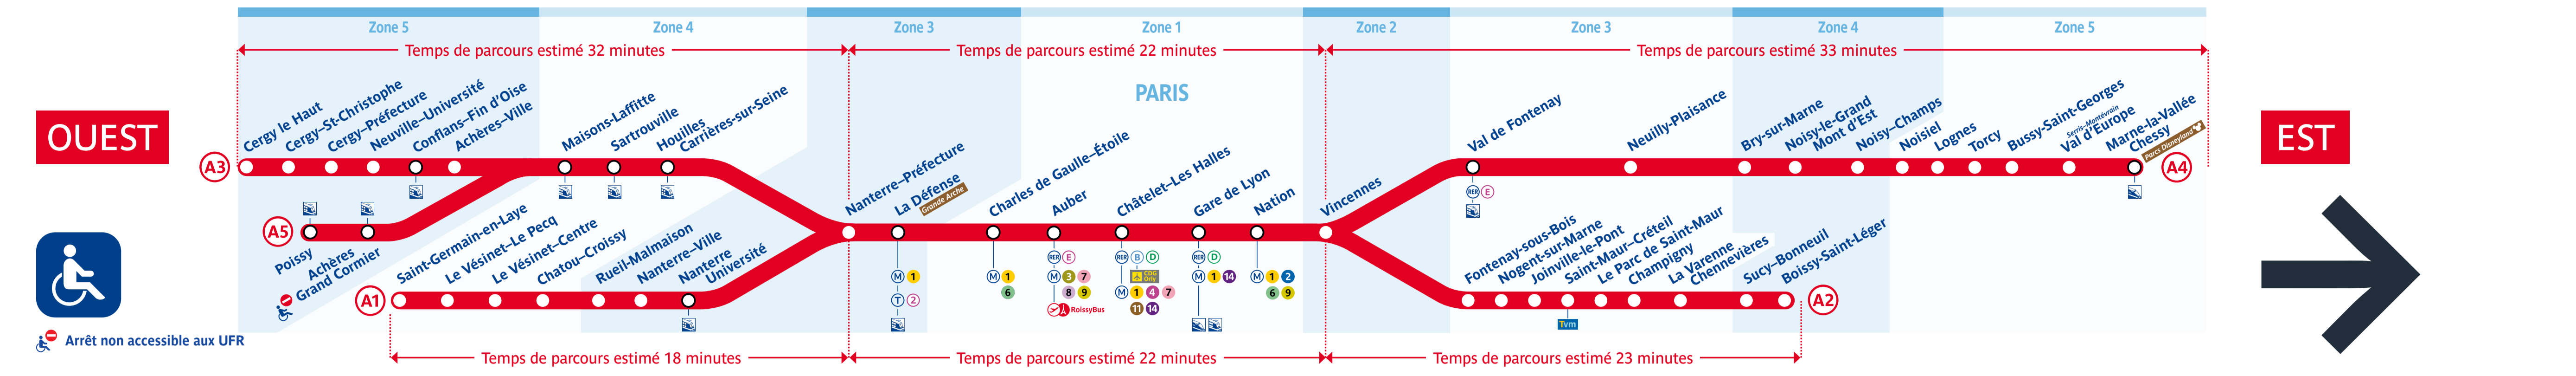

Horaires

Timetable 时间表
Zugfahrpläne جدول الأوقات

Boissy-St-Léger • Marne-la-Vallée - Chessy

Lundi 1er août, dès 22h15, en raison de travaux, aucun train entre Cergy-le Haut et Sartrouville (bus de substitution).

Travaux du lundi 1er août 2022

Table of departure times for RER A line on Monday, August 1st, 2022. Columns include station names and departure times for various directions.

Table of arrival times for RER A line on Monday, August 1st, 2022. Columns include station names and arrival times for various directions.

Table of departure times for RER A line on Tuesday, August 2nd, 2022. Columns include station names and departure times for various directions.

Footer containing logos for RATP, SNCF, www.ratp.fr, www.transilien.com, @RER_A, rer-a.leblog.fr, appli monRER A, and appli Île-de-France Mobilités.