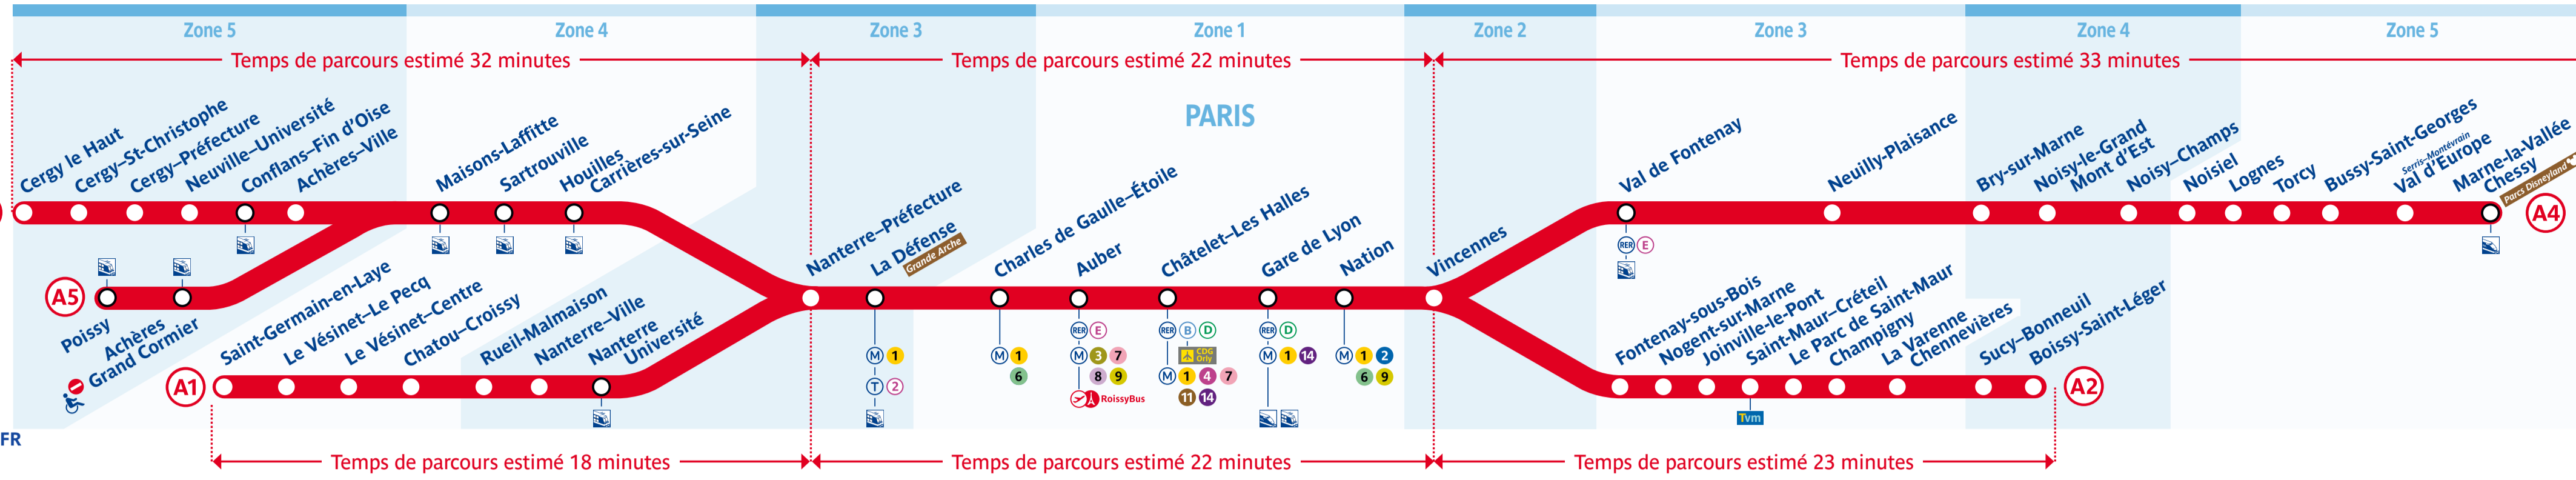

QUEST

EST

Arrêt non accessible aux UFR

Du lundi 8 au jeudi 11 août 2022

Main departure and arrival times table for RER A from Monday 8th to Thursday 11th August 2022, listing stations and times.

Secondary departure and arrival times table for RER A, providing additional schedule details.