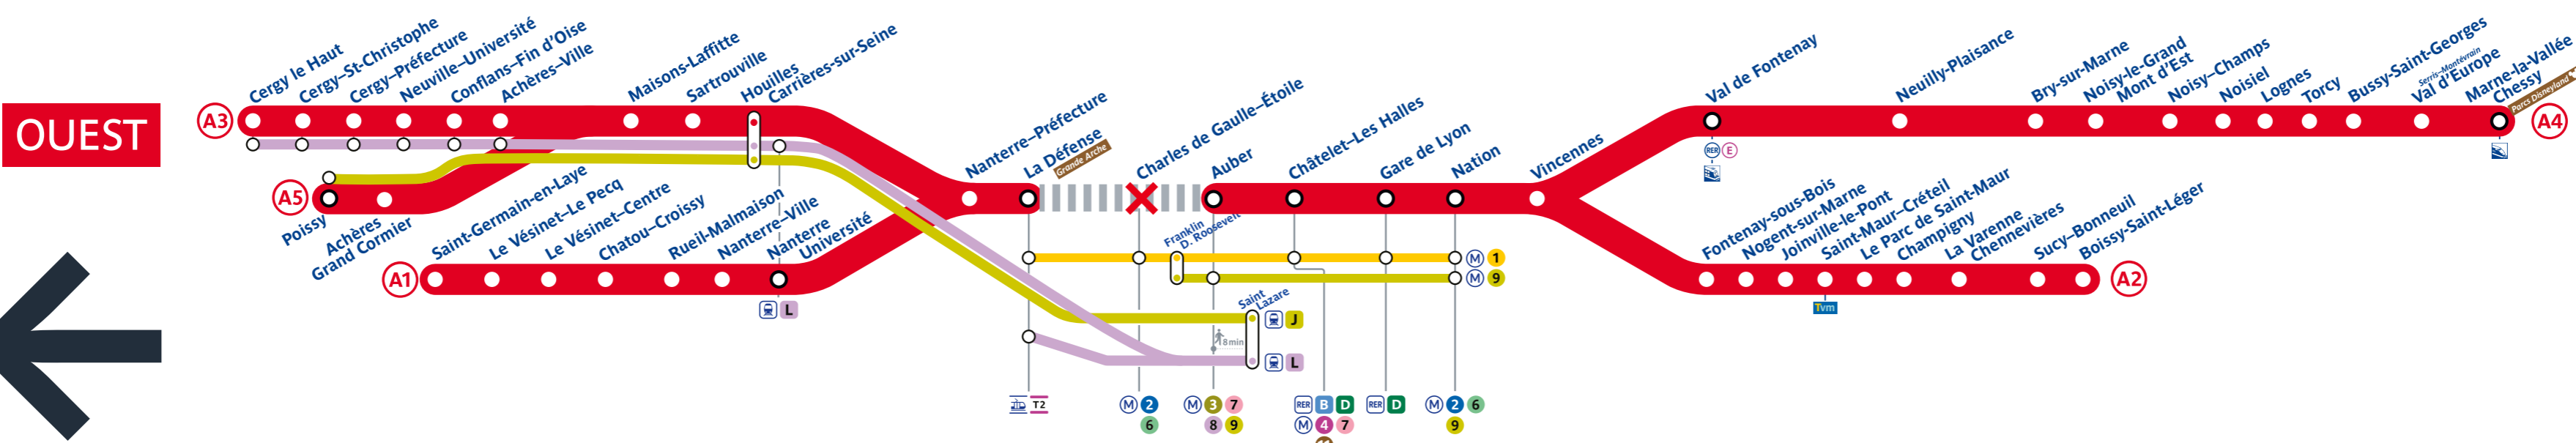

St-Germain-en-Laye • Poissy • Cergy - Le Haut

En raison de travaux, le trafic est interrompu entre Auber et La Défense.

Service valable du lundi 15 au vendredi 19 août 2022

Du mardi 16 au vendredi 19 août

Lundi 15 août (jour férié)

Table of train schedules for the period from Tuesday 16th to Friday 19th August 2022. Columns include destination, departure time, and arrival time.

Table of train schedules for Monday 15th August (bank holiday). Columns include destination, departure time, and arrival time.

Table of train schedules for Monday 15th August (bank holiday), continuing from the previous table.

Table of train schedules for Monday 15th August (bank holiday), continuing from the previous table.

Table of train schedules for Monday 15th August (bank holiday), continuing from the previous table.

Table of train schedules for Monday 15th August (bank holiday), continuing from the previous table.