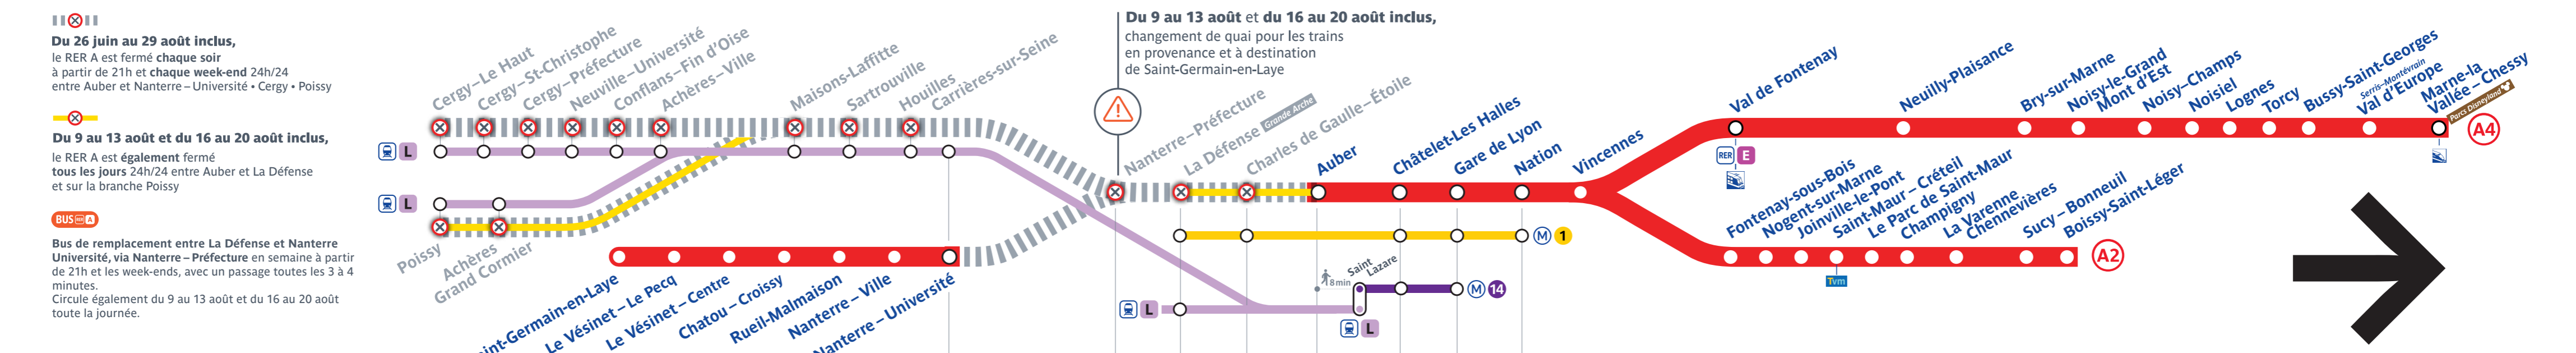

Horaires – service valable du samedi 7 au vendredi 20 août 2021

A Direction Boissy-Saint-Léger • Marne-la-Vallée-Chessy

TRAVAUX D'ÉTÉ 2021 AUBER – NANTERRE-UNIVERSITÉ • CERGY • POISSY

Du lundi au vendredi

Train schedule table for Monday to Friday, listing arrival and departure times for various stations including Poissy, Cergy, Aubert, Nanterre-Université, and Châteaubonnet.

Additional train schedule table for Monday to Friday, continuing the list of stations and their respective arrival and departure times.

Additional train schedule table for Monday to Friday, showing times for stations such as Vincennes, Nation, Châteaubonnet, and Marne-la-Vallée-Chessy.

Additional train schedule table for Monday to Friday, detailing times for stations like Val de Fontenay, Noyelles-les-Lacs, and Bois-Colombes.

Additional train schedule table for Monday to Friday, listing times for stations including Fontenay-Trésigny, Le Raincy, and Paris-15.

Additional train schedule table for Monday to Friday, providing times for stations from Paris-15 to Paris-Montparnasse.